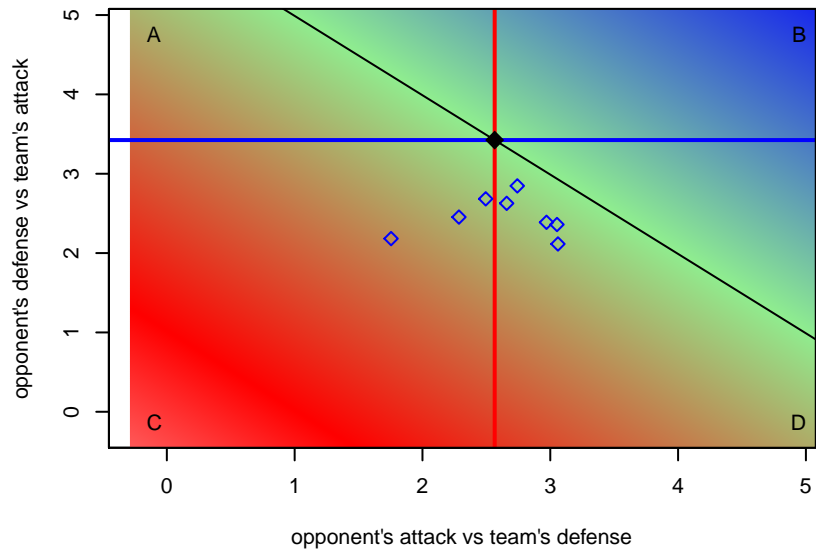

Sporting St Croix B98
 Dots are actual minus expected GF (blue circles) and GA (red triangles).
 Blue line is smoothed change in attack strength. Red is smoothed change in defense strength.

**attack and defense variance (black dot)
relative to other teams
and top 10 in region**

**attack and defense rating
relative to others at age
and all opponents in last 13 months**

**attack and defense rating
relative to others at age
and all opponents in last 13 months**

Performance relative to 13 month average

Performance relative to 13 month average

Distribution of opponents
 Red = Lose zone, Blue = Win zone, Green = Even
 Black line separates win/lose zones

lot. A=Neither has attack advantage, B=Opponent has both attack and defense advantage, C=Opponent has both attack and defense disadvantage, D=Both have