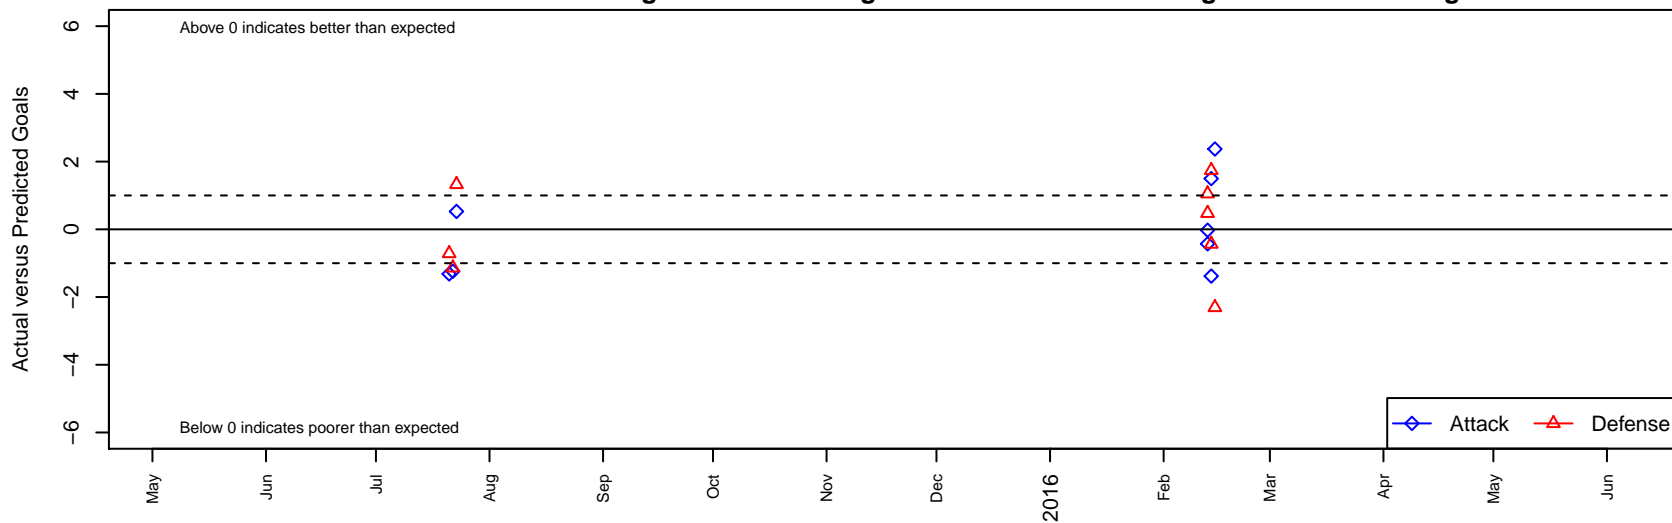

Sporting St Croix B98

, MN
 B98 total strength=1664
 attack=30.7 defense=13

alt names used:
 Sporting St. Croix (MN) (RII-C)
 SPORTING ST. CROIXPREMIER

Venues played:
 2015 USYS Nationals U16
 2015 Vegas Mayors Showcase adidas-west

Sporting St Croix B98
 Dots are actual minus expected GF (blue circles) and GA (red triangles).
 Blue line is smoothed change in attack strength. Red is smoothed change in defense strength.

**attack and defense variance (black dot)
relative to other teams
and top 10 in region**

**attack and defense rating
relative to others at age
and all opponents in last 13 months**

**attack and defense rating
relative to others at age
and all opponents in last 13 months**

Performance relative to 13 month average

Performance relative to 13 month average

Distribution of opponents
 Red = Lose zone, Blue = Win zone, Green = Even
 Black line separates win/lose zones

lot. A=Neither has attack advantage, B=Opponent has both attack and defense advantage, C=Opponent has both attack and defense disadvantage, D=Both have