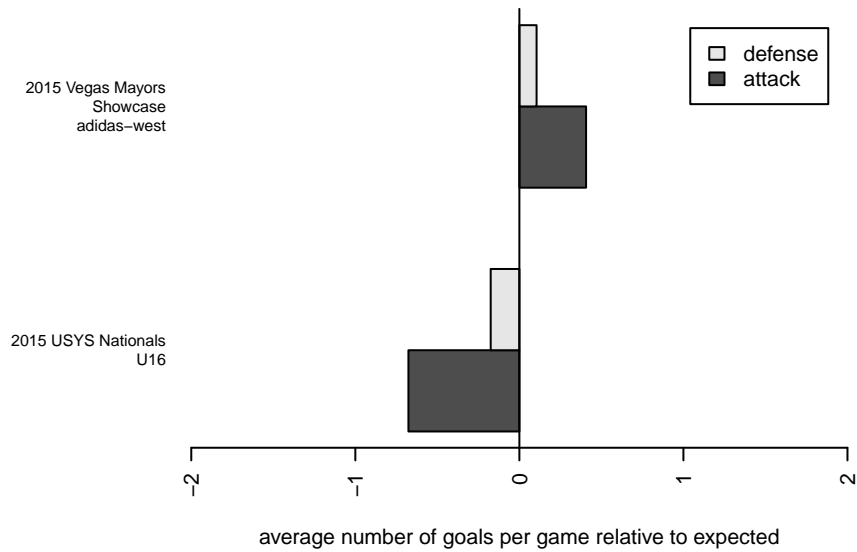

Sporting St Croix B98
 Dots are actual minus expected GF (blue circles) and GA (red triangles).
 Blue line is smoothed change in attack strength. Red is smoothed change in defense strength.

**attack and defense variance (black dot)
relative to other teams
and top 10 in region**

**attack and defense rating
relative to others at age
and all opponents in last 13 months**

**attack and defense rating
relative to others at age
and all opponents in last 13 months**

Performance relative to 13 month average

Performance relative to 13 month average

Distribution of opponents
 Red = Lose zone, Blue = Win zone, Green = Even
 Black line separates win/lose zones

lot. A=Neither has attack advantage, B=Opponent has both attack and defense advantage, C=Opponent has both attack and defense disadvantage, D=Both have